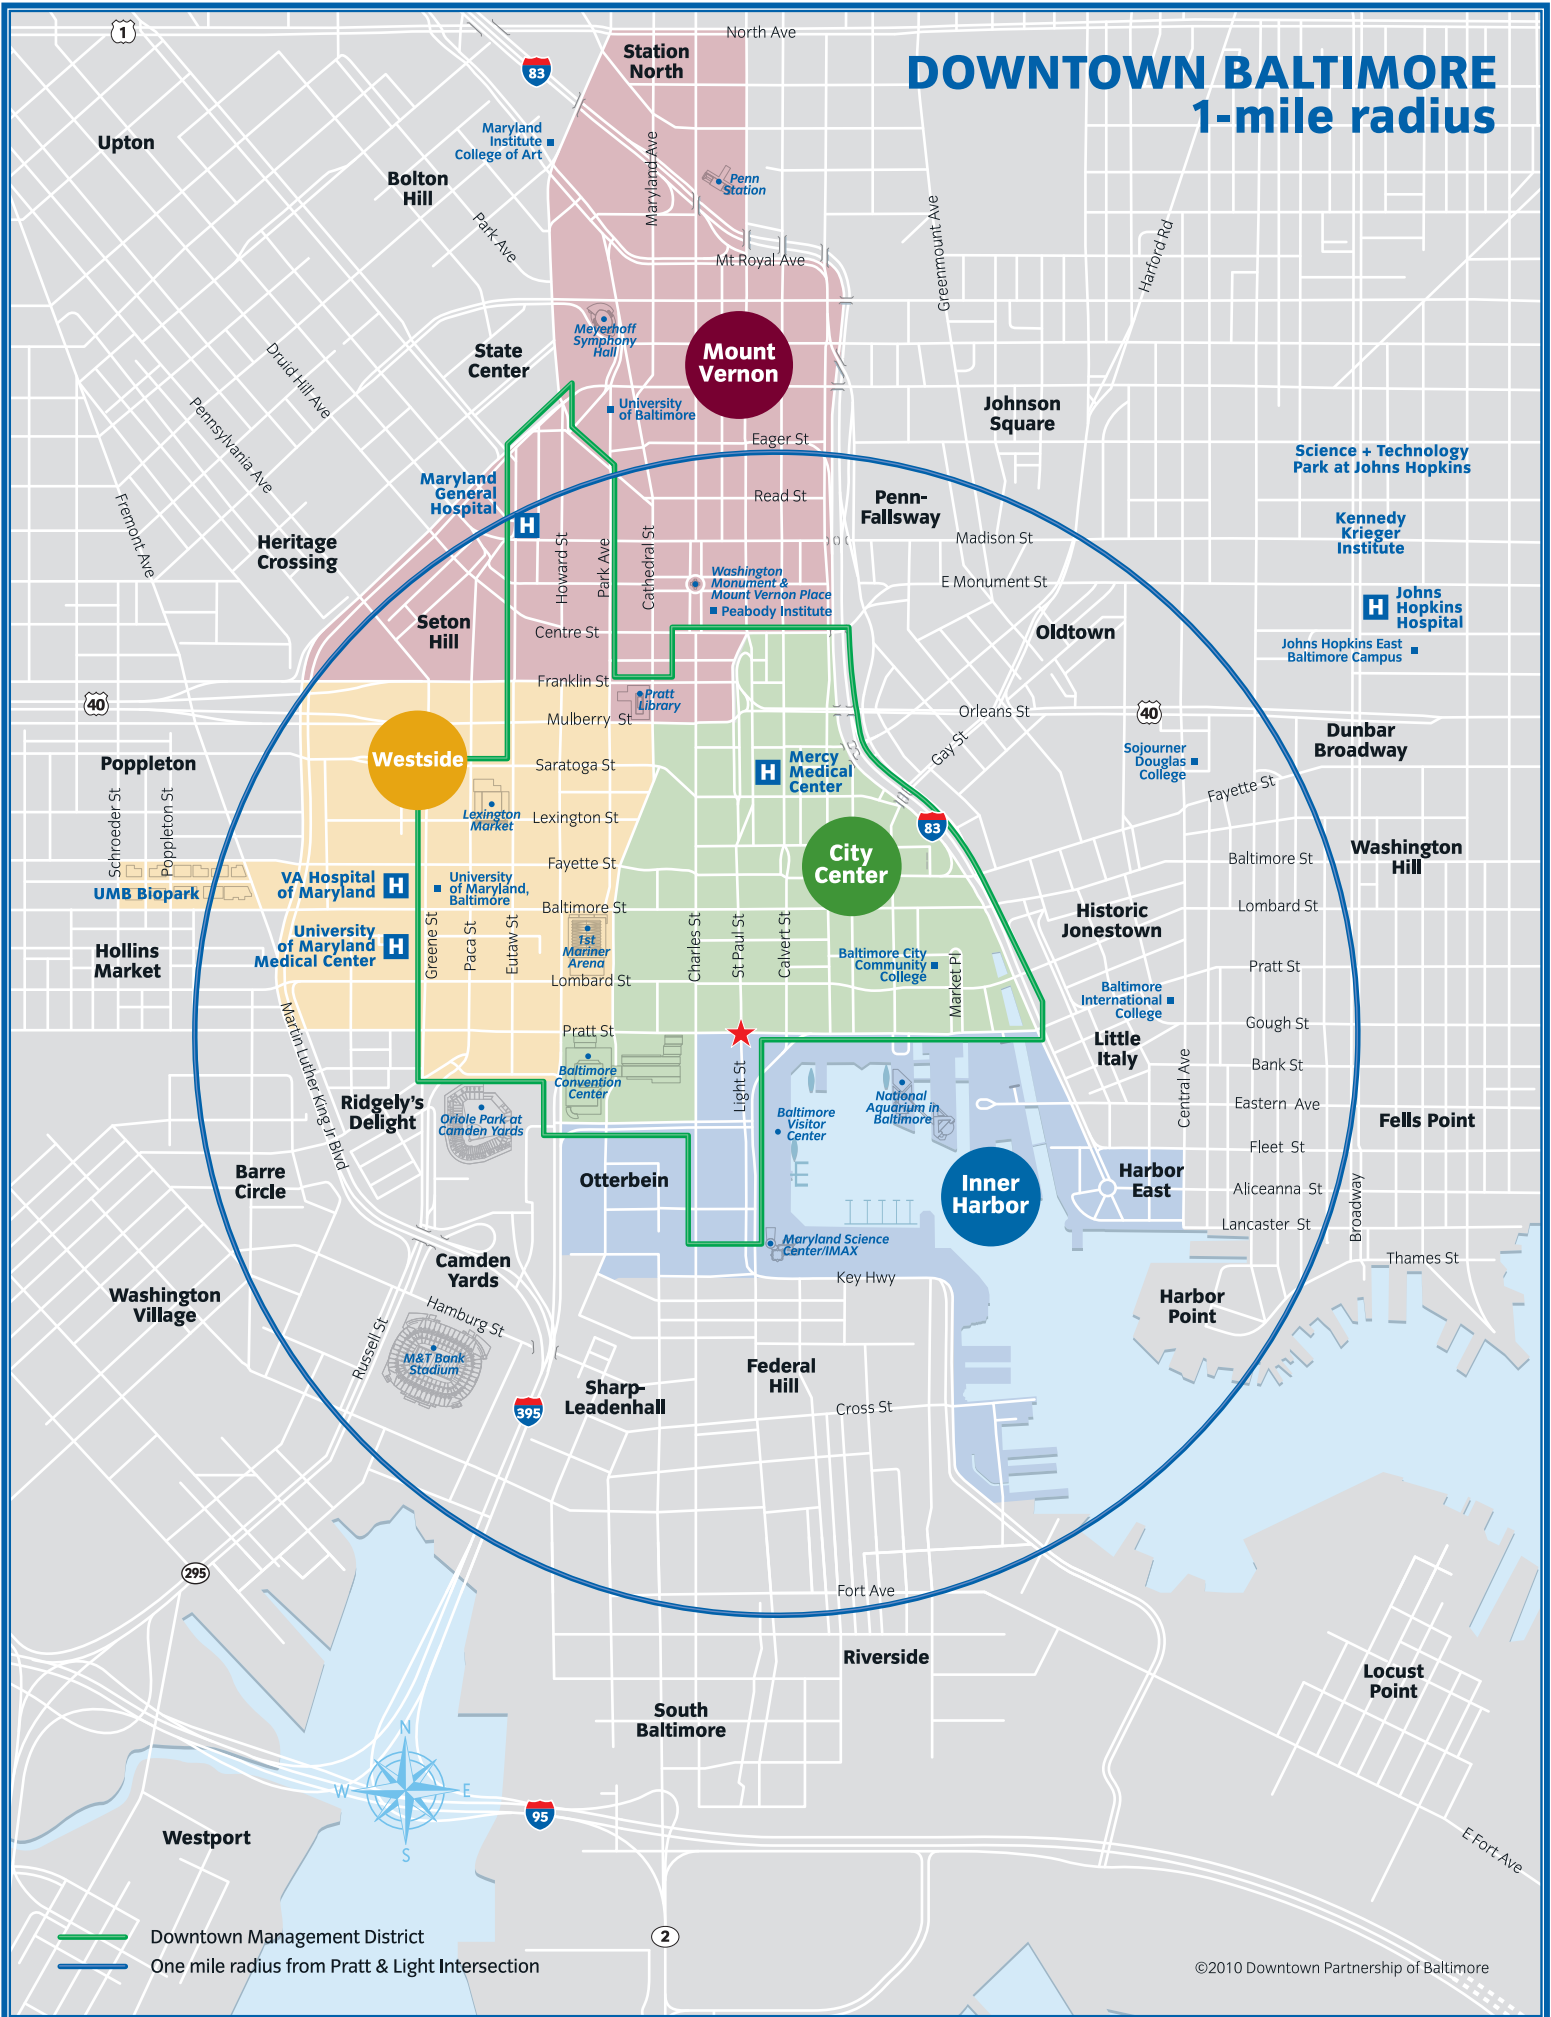

DOWNTOWN BALTIMORE 1-mile radius

— Downtown Management District
— One mile radius from Pratt & Light Intersection