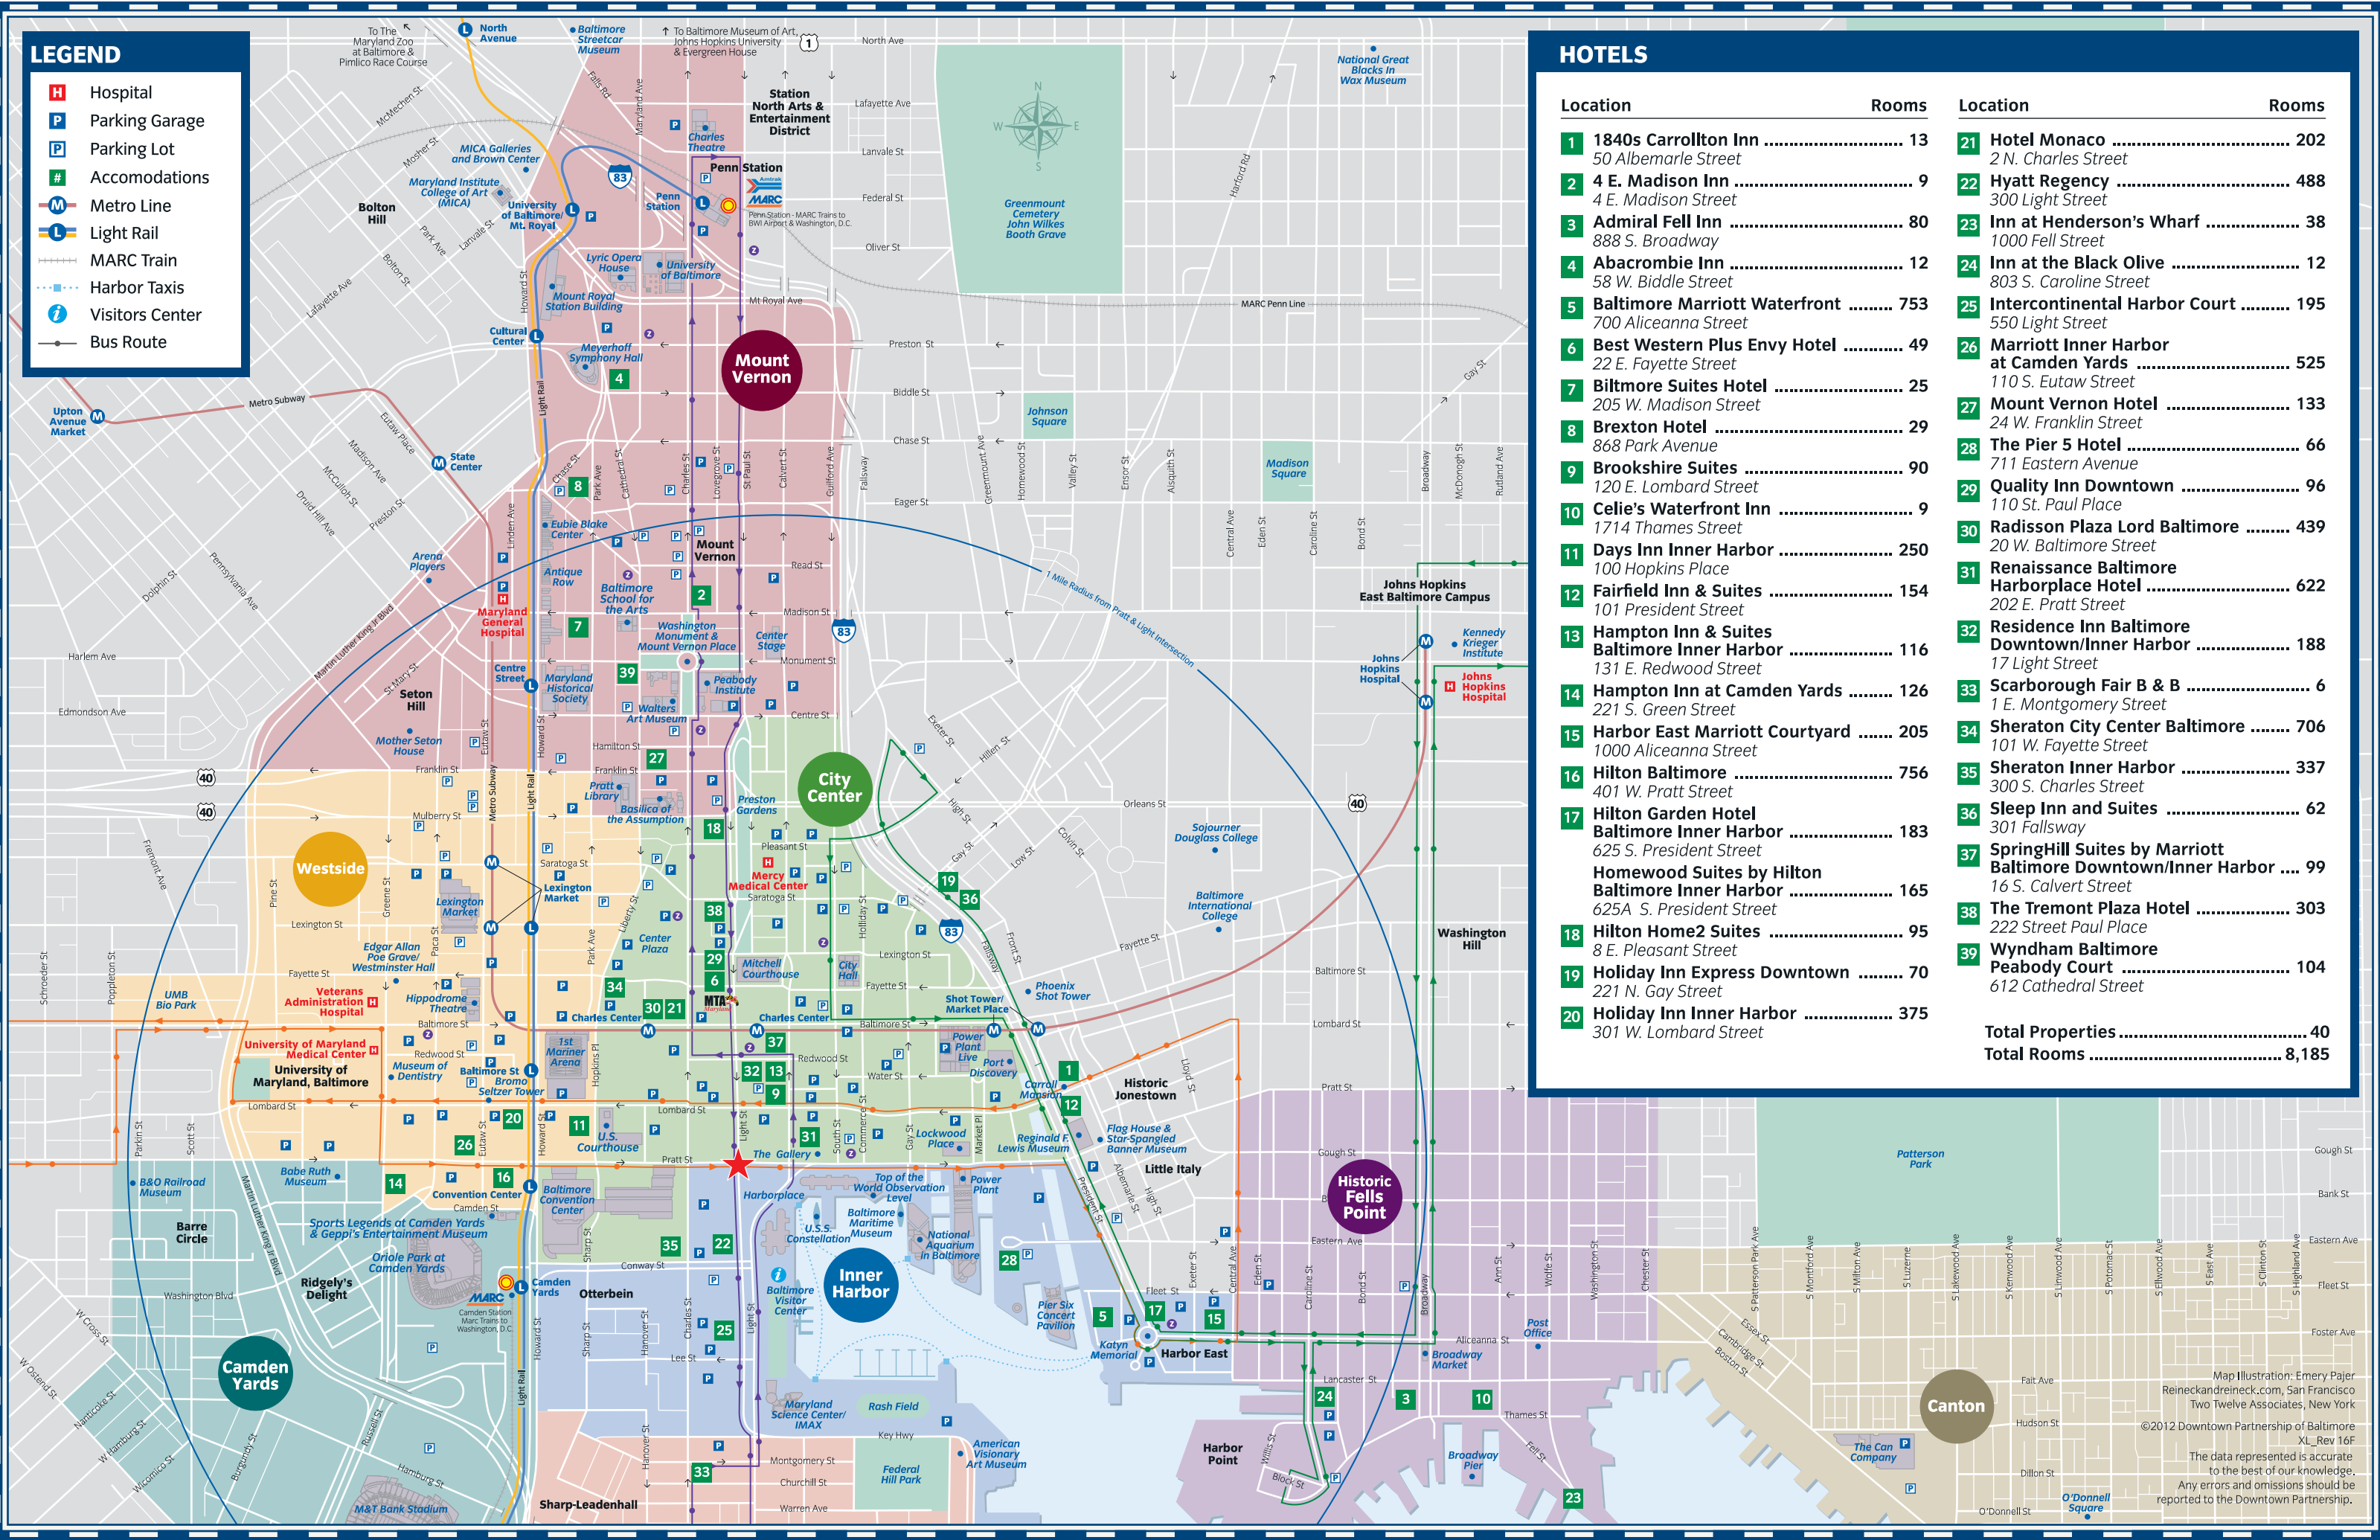

LEGEND

- H Hospital
- P Parking Garage
- P Parking Lot
- # Accommodations
- M Metro Line
- L Light Rail
- MARC Train
- Harbor Taxis
- i Visitors Center
- Bus Route

HOTELS

Location	Rooms	Location	Rooms
1 1840s Carrollton Inn 13		21 Hotel Monaco 202	
50 Albemarle Street		2 N. Charles Street	
2 4 E. Madison Inn 9		22 Hyatt Regency 488	
4 E. Madison Street		300 Light Street	
3 Admiral Fell Inn 80		23 Inn at Henderson's Wharf 38	
888 S. Broadway		1000 Fell Street	
4 Abacrombie Inn 12		24 Inn at the Black Olive 12	
58 W. Middle Street		803 S. Caroline Street	
5 Baltimore Marriott Waterfront 753		25 Intercontinental Harbor Court 195	
700 Aliceanna Street		550 Light Street	
6 Best Western Plus Envy Hotel 49		26 Marriott Inner Harbor at Camden Yards 525	
22 E. Fayette Street		110 S. Eutaw Street	
7 Biltmore Suites Hotel 25		27 Mount Vernon Hotel 133	
205 W. Madison Street		24 W. Franklin Street	
8 Brexton Hotel 29		28 The Pier 5 Hotel 66	
868 Park Avenue		711 Eastern Avenue	
9 Brookshire Suites 90		29 Quality Inn Downtown 96	
120 E. Lombard Street		110 St. Paul Place	
10 Celie's Waterfront Inn 9		30 Radisson Plaza Lord Baltimore 439	
1714 Thames Street		20 W. Baltimore Street	
11 Days Inn Inner Harbor 250		31 Renaissance Baltimore Harborplace Hotel 622	
100 Hopkins Place		202 E. Pratt Street	
12 Fairfield Inn & Suites 154		32 Residence Inn Baltimore Downtown/Inner Harbor 188	
101 President Street		17 Light Street	
13 Hampton Inn & Suites Baltimore Inner Harbor 116		33 Scarborough Fair B & B 6	
131 E. Redwood Street		1 E. Montgomery Street	
14 Hampton Inn at Camden Yards 126		34 Sheraton City Center Baltimore 706	
221 S. Green Street		101 W. Fayette Street	
15 Harbor East Marriott Courtyard 205		35 Sheraton Inner Harbor 337	
1000 Aliceanna Street		300 S. Charles Street	
16 Hilton Baltimore 756		36 Sleep Inn and Suites 62	
401 W. Pratt Street		301 Fallway	
17 Hilton Garden Hotel Baltimore Inner Harbor 183		37 SpringHill Suites by Marriott Baltimore Downtown/Inner Harbor 99	
625 S. President Street		16 S. Calvert Street	
18 Homewood Suites by Hilton Baltimore Inner Harbor 165		38 The Tremont Plaza Hotel 303	
625A S. President Street		222 Street Paul Place	
19 Holiday Inn Express Downtown 70		39 Wyndham Baltimore Peabody Court 104	
221 N. Gay Street		612 Cathedral Street	
20 Holiday Inn Inner Harbor 375			
301 W. Lombard Street			
		Total Properties 40	
		Total Rooms 8,185	